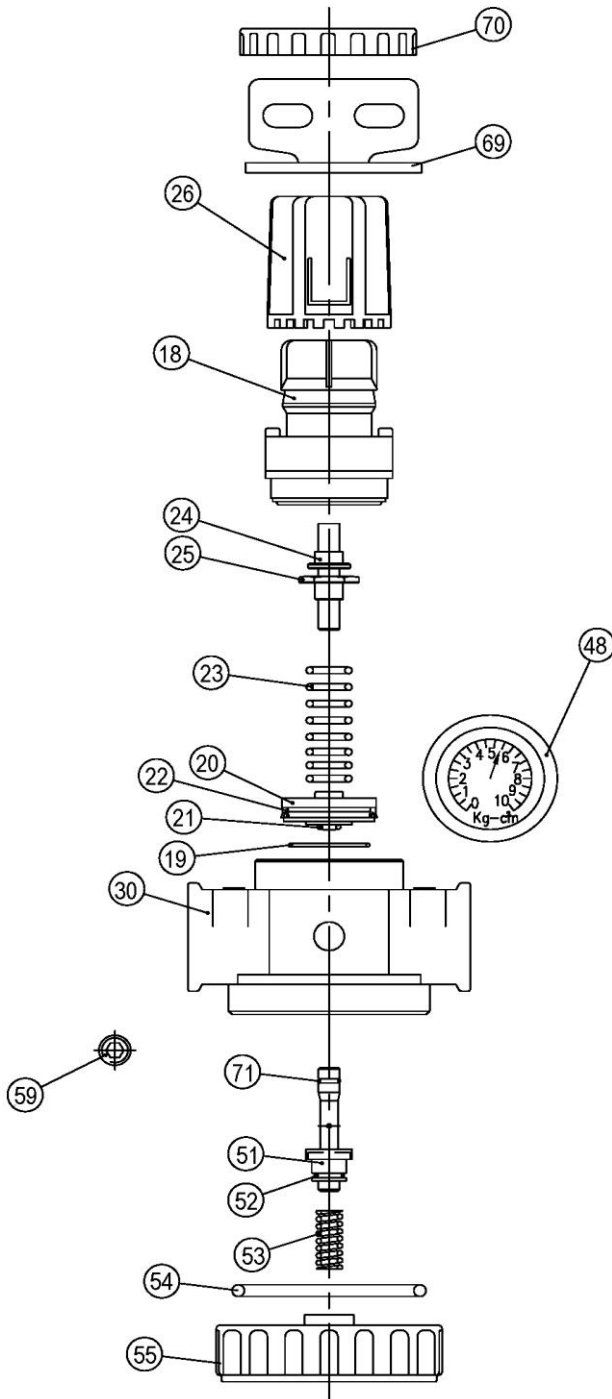

C23228

1/4" AIR REGULATOR W/GAUGE

PARTS LIST

No.	Parts No.	Description	Q'ty
18	c25228-18	Dome	1
19	c25228-19	O Ring	1
20	c25228-20	Piston	1
21	c25228-21	O Ring	1
22	c25228-22	V Ring	1
23	c25228-23	Spring	1
24	c25228-24	Adjusting Screw	1
25	c25228-25	Nut	1
26	c25228-26	Knob	1
30	c25228-01	Body	1
48	c25228-48	Gauge	1
51	c25228-51	Valve	1
52	c25228-52	O Ring	1
53	c25228-53	Spring	1
54	c25228-54	O Ring	1
55	c25228-55	Cap	1
59	c25228-59	Nut	1
69	c25228-69	Fixed Bracket	1
70	c25228-70	Fixed Ring	1
71	c25228-71	O Ring	1